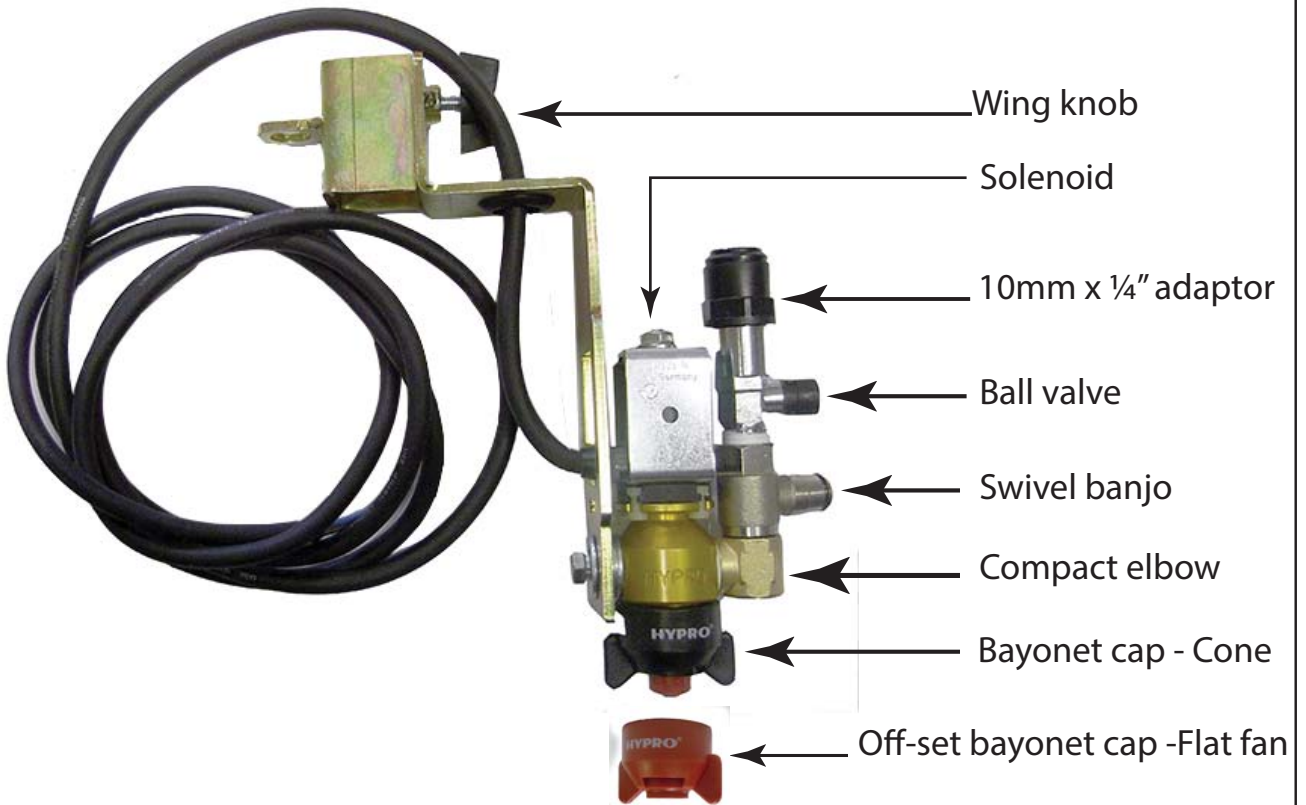

SWANCORP

PAINT DELIVERY- iGO DeLuxe Spray head