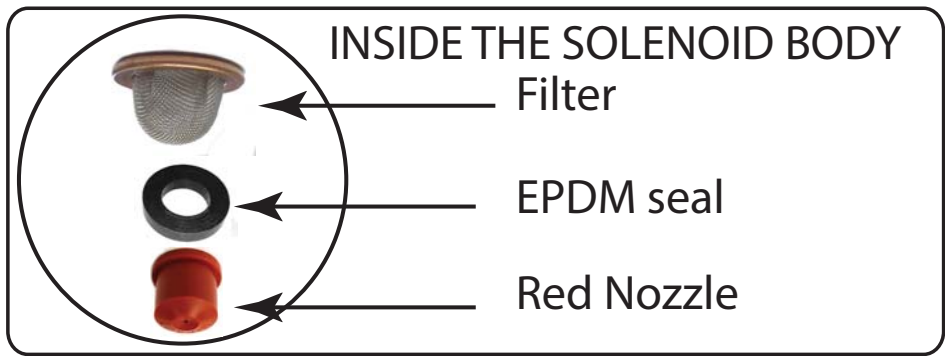

SWANCORP

PAINT DELIVERY- iGO DeLuxe Spray head